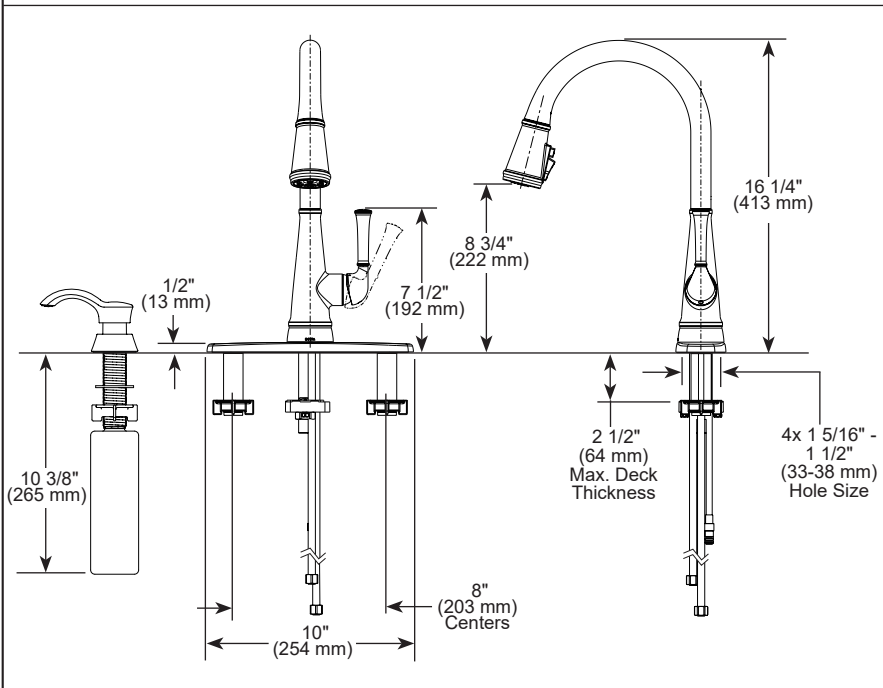

STANDARD SPECIFICATIONS:

- Max flow rate 1.8 gpm @ 60 psi, 6.8 L/m in @ 414 kPa
- One, two, three or four hole mount (escutcheon optional, included)
- Diamond coated ceramic cartridge
- 3/8" O.D. straight, staggered PEX supply lines
- Spout rotates 360°
- Hot/cold indicator markings
- Dual integral check valves in sprayer assembly
- Soap dispenser with 8 oz reservoir (optional included)

COMPLIES WITH:

- ASME A112.18.1 / CSA B125.1
- NSF/ANSI/CAN 61 & 372
- ICC / ANSI A117.1 - Valve control only

▲ Designate proper finish suffix

Delta Faucet Company reserves the right (1) to make changes in specifications and materials, and (2) to change or discontinue models, both without notice or obligation. Dimensions are for reference only. See current full-line price book or www.deltafaucet.com for finish options and product availability.