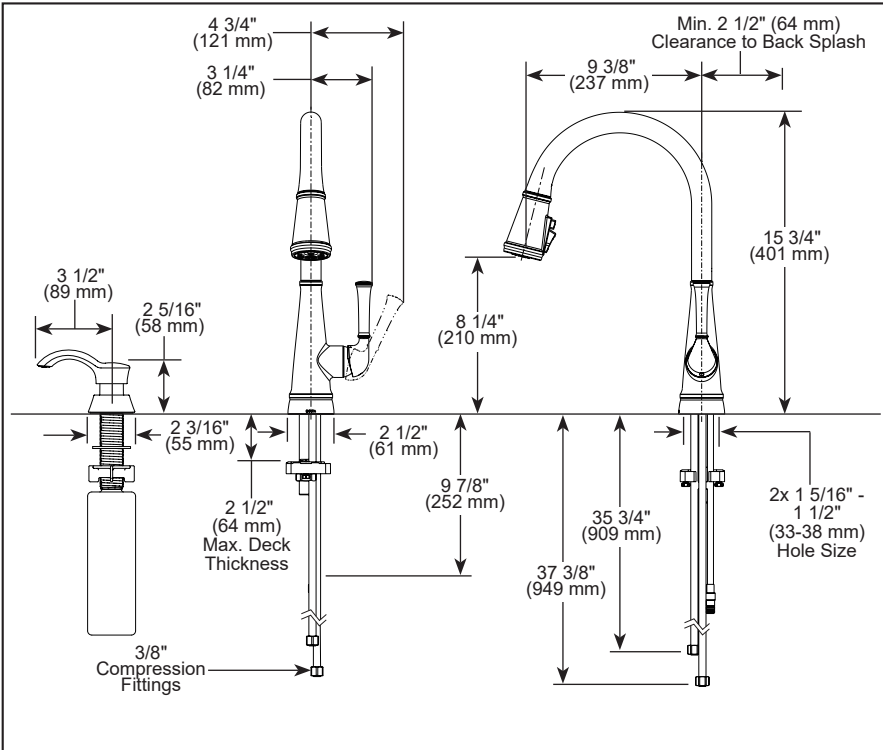

STANDARD SPECIFICATIONS:

- Max flow rate 1.8 gpm @ 60 psi, 6.8 L/m in @ 414 kPa
- One, two, three or four hole mount (escutcheon optional, included)
- Diamond coated ceramic cartridge
- 3/8" O.D. straight, staggered PEX supply lines
- Spout rotates 360°
- Hot/cold indicator markings
- Dual integral check valves in sprayer assembly
- Soap dispenser with 8 oz reservoir (optional included)

COMPLIES WITH:

- ASME A112.18.1 / CSA B125.1
- NSF/ANSI/CAN 61 & 372
- ICC / ANSI A117.1 - Valve control only

▲ Designate proper finish suffix

Delta Faucet Company reserves the right (1) to make changes in specifications and materials, and (2) to change or discontinue models, both without notice or obligation. Dimensions are for reference only. See current full-line price book or www.deltafaucet.com for finish options and product availability.